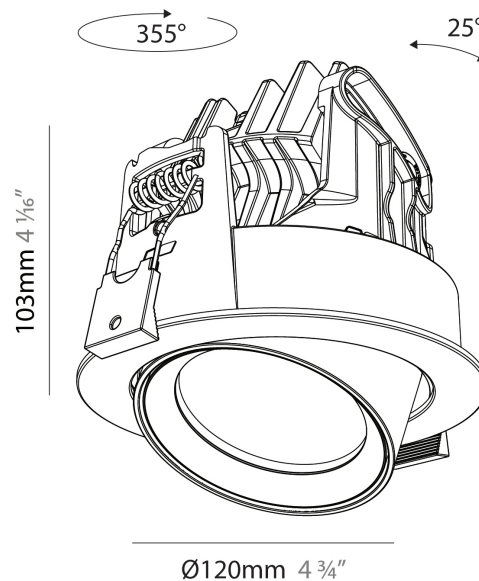

GENERAL

Series: Centriq
Subseries: Centriq Round Adjustable
Brand: Prolicht
Division: Architectural
Mounting Type: Recessed
Mounting Location: Ceiling
Subcategory: Spots

PHYSICAL

Shape: Cylinder
Diameter (mm): 120
Diameter (in): 4 ¾
Height (mm): 105
Height (in): 4 1/8
Min. Recessing Depth (mm): 120
Min. Recessing Depth (in): 4 ¾
Light Distribution: Adjustable / Direct
Weight (kg): 0.649
Diffuser: Lens Pack - No Lens / Opal / Linear Spread Lens / Honeycomb / Spread Lens
Fixture Finish: SSR / BKV / CWI / CRY / HAB / LAG / UFT / ITA / RUA / RUR / MIC / FTG / MYG / TWT / LOD / PUS / FRO / FUP / KIA / POP / BLS / SPG / MEY / GOH / GUM / CHC / COM / ABZ / JAG / OBR / MOS / ROR
Fixture Material: Aluminum
Cut-out Measurements: Dia. 112mm / 4 7/16"

ELECTRICAL

Lamp Type: LED (Zhaga Standard)
Input Wattage (W): 20.5
Total Output Wattage (W): 18.1
Dimming: Tri-Mode (Non-Dimming and Phase Dimming (120Vac only) and 0-10V Dimming)
Driver Included: Yes
Driver Location: Recessed Housing
Driver Type: Constant Current - Universal
Driver Class: Class 2
Input Voltage (V): 120 - 277
Constant Current (MA): 500

LED

Color Temperature (*K): 2700 / 3000 / 3500 / 4000
Max. Delivered Lumen (lm): 1432 / 1542 / 1432 / 1636
Nominal Lumen (lm): 1668 / 1797 / 1868 / 1907
CRI: >90 CRI
Lamp Life (hrs): 50000

OPTICAL

Reflector°: 10
Adjustability: Rotational 350°; Tilt 90°

RATINGS AND CERTIFICATIONS

Certified By: Certified for North American Standards
IP rating: IP20